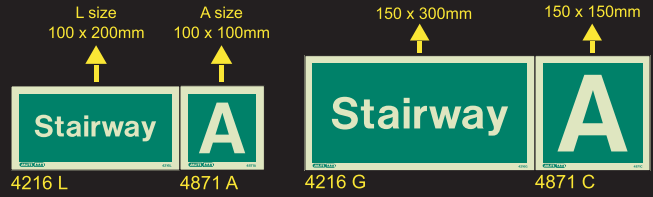

Stairway & Stairway Number Identification

4216 G
4216 L

4871 A
4871 C

4872 A
4872 C

4873 A
4873 C

4874 A
4874 C

4875 A
4875 C

4876 A
4876 C

4877 A
4877 C

4878 A
4878 C

Size Compatibility

Floor & Floor Number Identification

4959 G
4959 L

4952 L

4951 L

4959 A
4959 C

4469 M

4468 M

4075 M

Sizes:

A = 100 x 100mm, C = 150 x 150mm, D = 200 x 150mm, G = 150 x 300mm, K = 150 x 400mm
L = 100 x 200mm, M = 80 x 200mm, PT = 100 x 300mm, Y = 150 x 100mm

When ordering, please state: